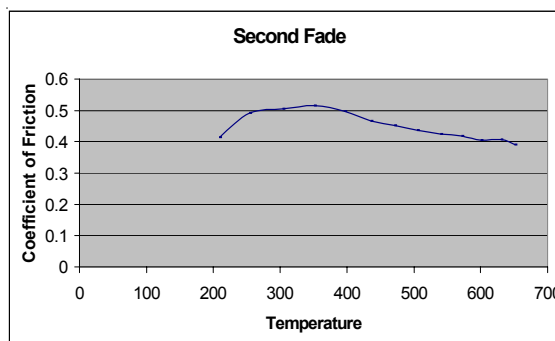

THERMOFIBER 1500

THE THERMOFIBER 1500 series is a totally new approach for a rigid molded material. With its proprietary 55% fiber content, TF 1500 was originally designed to replace both asbestos woven blocks on well service drilling rigs and high resin, high cost folded and compressed lining. Our TF1500 series uses a complex molecular weave to form a dense fiber alignment and a compact surface structure

THERMOFIBER 1500 blocks deliver outstanding wear life and smooth service in difficult cycle duty applications where the condition of the mechanical balance is problematic for a traditional 15% low-glass rigid molded product.

THERMOFIBER 1500 delivers 40-50% longer life at a lower cost than common folded and compressed products offered today.

TECHNICAL DATA

COLOR	Grey-Green
STRUCTURE	Rigid
COMPOSITION	
Metallic	No
Aramid	Yes
MAIN FIBER	Glass
TYPE OF SERVICE	Dry
COEFFICIENT OF FRICTION¹	0.482 Normal
(μ)	0.408 Hot
WEAR RATE²	Good
SHEAR IMPACT STRENGTH	High+
MECHANICAL RESISTANCE	
Tensile Strength	3650 (ASTM D658-91)
Flexural Strength	16700 (ASTM D790-97)
Compressive Strength	22100 (ASTM D7243-47)
HARDNESS	86
SPECIFIC GRAVITY	1.94
MAX. RUBBING SPEED³	7500
MAX. DRUM TEMPERATURE²	750
MAX. PRESSURE	150
AVAILABLE FORMS	
Radius Blocks	Yes
Gear Tooth Facings	
Disc Brake Pads	
Clutch Facings & Buttons	
Roll Linings	
Flat Sheets	
Special Molded Pieces	Yes

¹-According to CHASE Test SAE-J661-A, Note: Tested by Link Testing Laboratories-Michigan-USA. ² Values calculated 400 F (204 C), 150 PSI, 20 ft/sec data point is typical of standard operating conditions, not the maximum limits of the compound. Wear rates vary with changes in temperature, pressure, and speed. Parameters- excellent: 0.006/0.008, good: 0.009/0.011 moderate; +0.012-³ Feet/Min constant operation

ProTec
FRICION SUPPLY

45 Kensico Drive, Mt. Kisco, NY 10549
T (877) 349-0005 F (914) 244-3615

THERMOFIBER 1500