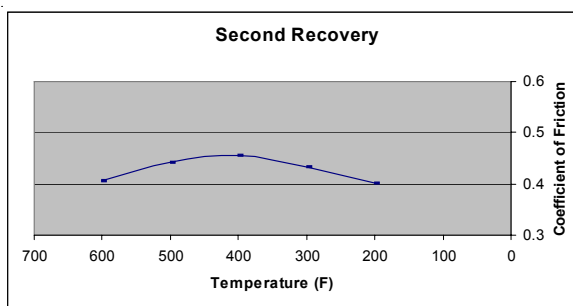

THERMOFIBER 1500

THE THERMOFIBER 1500 series is a totally new approach for a rigid molded material. With its proprietary 55% fiber content, TF 1500 was originally designed to replace both asbestos woven blocks on well service drilling rigs and high resin, high cost folded and compressed lining. Our TF1500 series uses a complex molecular weave to form a dense fiber alignment and a compact surface structure

THERMOFIBER 1500 blocks deliver outstanding wear life and smooth service in difficult cycle duty applications where the condition of the mechanical balance is problematic for a traditional 15% low-glass rigid molded product.

THERMOFIBER 1500 delivers 40-50% longer life at a lower cost than common folded and compressed products offered today.

TECHNICAL DATA

COLOR	Grey-Green
STRUCTURE	Rigid
COMPOSITION	
Metallic	No
Aramid	Yes
MAIN FIBER	Glass
TYPE OF SERVICE	Dry
COEFFICIENT OF FRICTION¹	0.482 Normal
(μ)	0.408 Hot
WEAR RATE²	Good
SHEAR IMPACT STRENGTH	High+
MECHANICAL RESISTANCE	
Tensile Strength	3650 (ASTM D658-91)
Flexural Strength	16700 (ASTM D790-97)
Compressive Strength	22100 (ASTM D7243-47)
HARDNESS	86
SPECIFIC GRAVITY	1.94
MAX. RUBBING SPEED³	7500
MAX. DRUM TEMPERATURE²	750
MAX. PRESSURE	150
AVAILABLE FORMS	
Radius Blocks	Yes
Gear Tooth Facings	
Disc Brake Pads	
Clutch Facings & Buttons	
Roll Linings	
Flat Sheets	
Special Molded Pieces	Yes

¹-According to CHASE Test SAE-J661-A, Note: Tested by Link Testing Laboratories-Michigan-USA. ² Values calculated 400 F (204 C), 150 PSI, 20 ft/sec data point is typical of standard operating conditions, not the maximum limits of the compound. Wear rates vary with changes in temperature, pressure, and speed. Parameters- excellent: 0.006/0.008, good: 0.009/0.011 moderate; +0.012-³ Feet/Min constant operation

ProTec
FRICION SUPPLY

45 Kensico Drive, Mt. Kisco, NY 10549
T (877) 349-0005 F (914) 244-3615

THERMOFIBER 1500